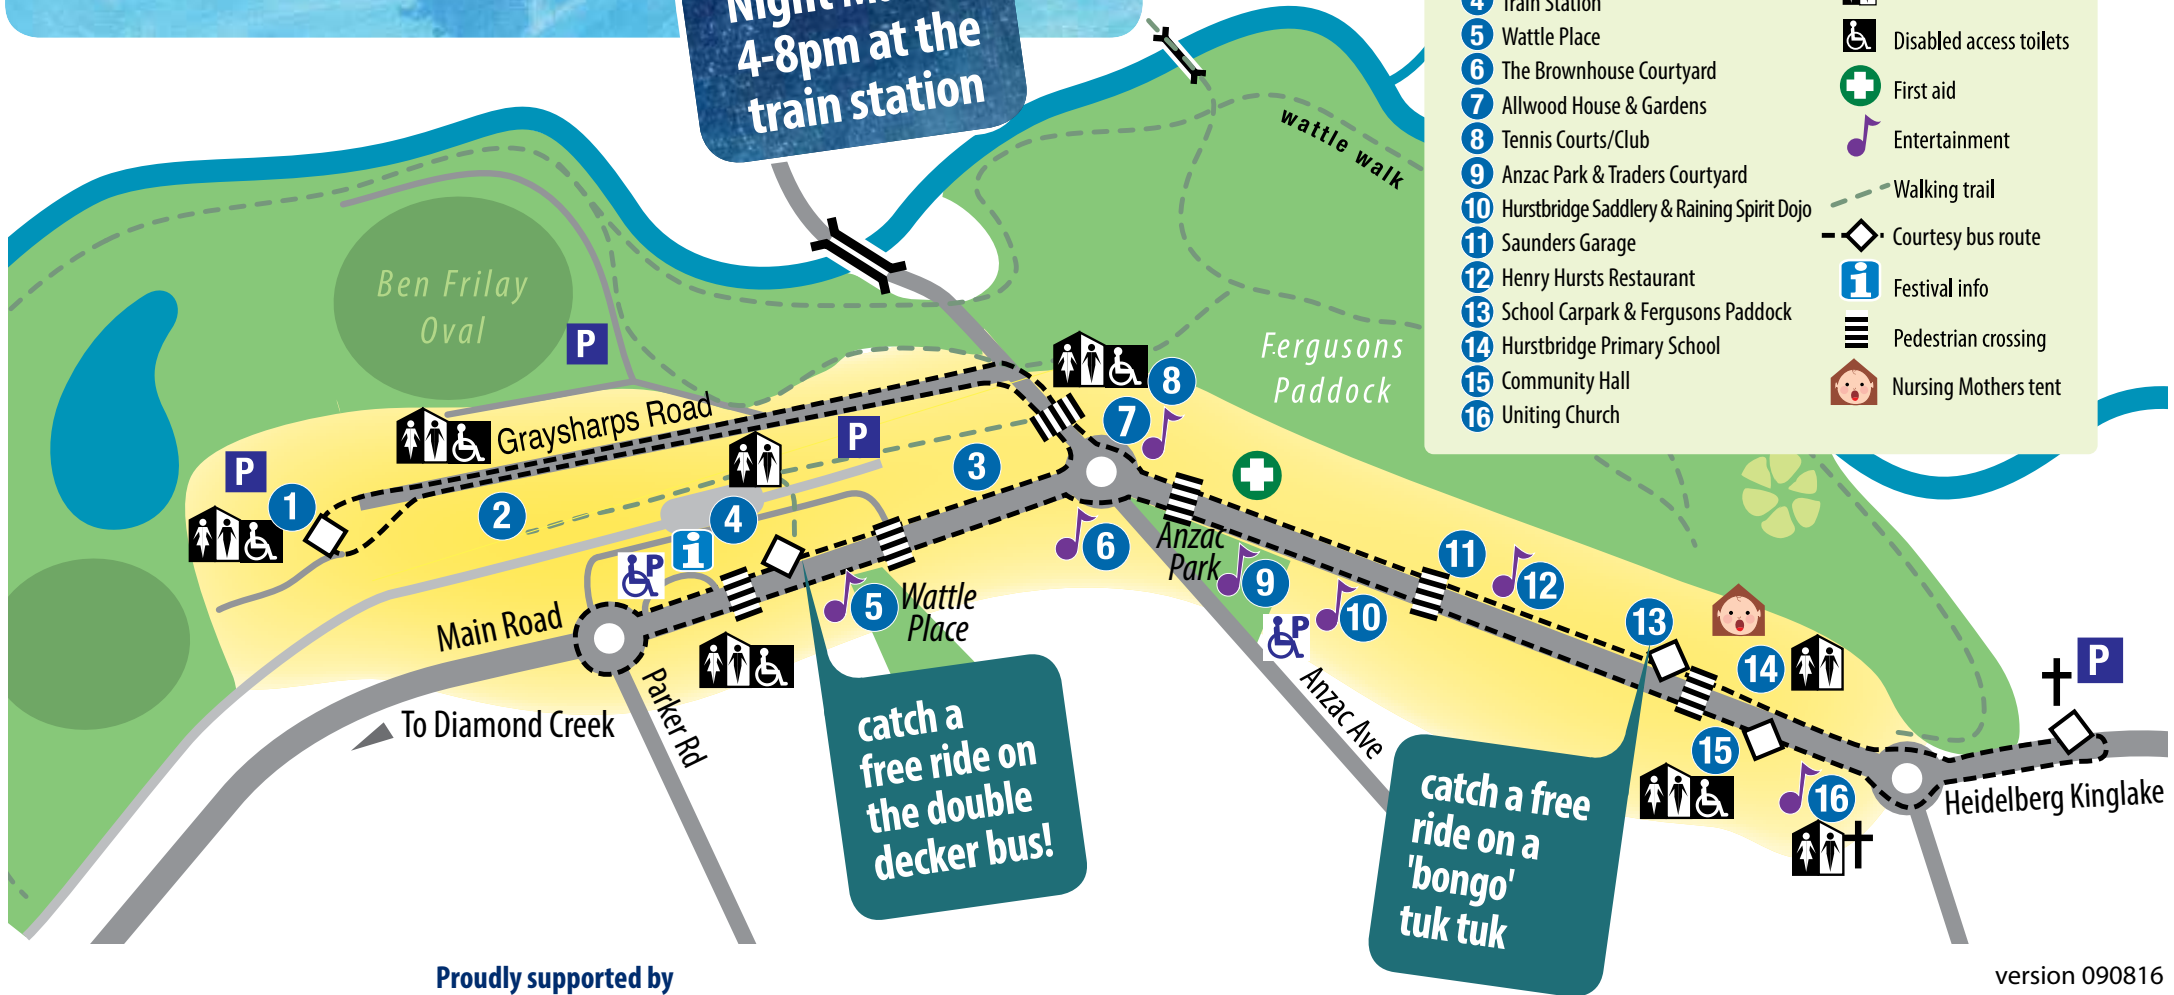

Wattle Festival

Hurstbridge

Sunday 28 Aug

Hurstbridge Village
10am-4pm

Night Market
4-8pm at the
train station

Map & Program 2016

Legend

1 Hurstbridge Community Hub/Footy Club	P Parking
2 Hurstbridge Bowling Club	♿ Disabled Parking
3 CFA display area	♿ Toilets
4 Train Station	♿ Disabled access toilets
5 Wattle Place	⊕ First aid
6 The Brownhouse Courtyard	🎵 Entertainment
7 Allwood House & Gardens	⋯ Walking trail
8 Tennis Courts/Club	◊ Courtesy bus route
9 Anzac Park & Traders Courtyard	ℹ Festival info
10 Hurstbridge Saddlery & Raining Spirit Dojo	≡ Pedestrian crossing
11 Saunders Garage	👶 Nursing Mothers tent
12 Henry Hursts Restaurant	
13 School Carpark & Fergusons Paddock	
14 Hurstbridge Primary School	
15 Community Hall	
16 Uniting Church	

Proudly supported by

version 090816

Community partner

masonwhitemcdougall

Community partner

Major sponsor